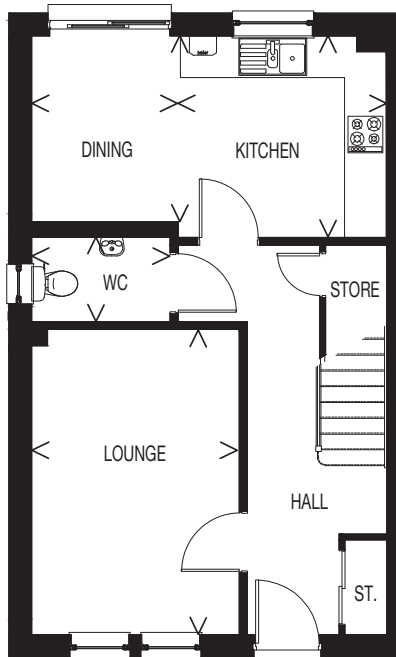

KINKELL

3 BEDROOM SEMI-DETACHED HOME

MuirTM
HOMES

GROUND FLOOR

FIRST FLOOR

GROUND FLOOR

LOUNGE	3.00 x 4.40m	9'10" x 14'5"
KITCHEN	3.01 x 2.91m	9'10" x 9'6"
DINING	2.12 x 2.68m	6'11" x 8'9"
WC	2.00 x 1.21m	6'7" x 4'0"
GARAGE	3.00 x 6.00m	9'10" x 19'8"

FIRST FLOOR

BEDROOM 1	2.94 x 3.14m	9'8" x 10'3"
ENSUITE 1	1.75 x 1.56m	5'7" x 5'1"
BEDROOM 2	2.76 x 3.77m	9'1" x 12'4"
BEDROOM 3	2.28 x 2.50m	7'6" x 8'3"
BATHROOM	2.10 x 1.97m	6'11" x 6'6"