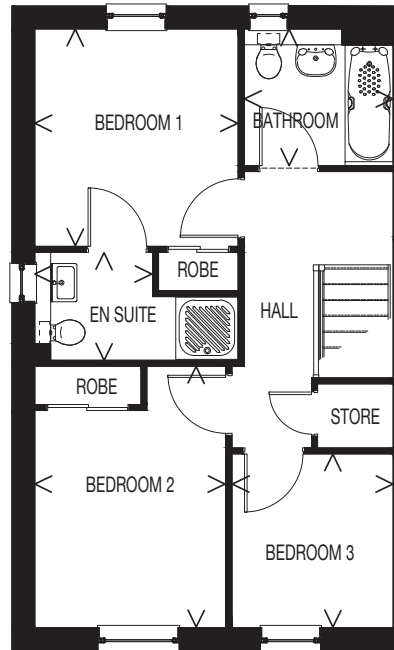

KINKELL

3 BEDROOM SEMI-DETACHED HOME

MuirTM
HOMES

GROUND FLOOR

FIRST FLOOR

GROUND FLOOR

LOUNGE	3.00 x 4.40m	9'10" x 14'5"
KITCHEN	3.01 x 2.91m	9'10" x 9'6"
DINING	2.12 x 2.68m	6'11" x 8'9"
WC	2.00 x 1.21m	6'7" x 4'0"
GARAGE	3.00 x 6.00m	9'10" x 19'8"

FIRST FLOOR

BEDROOM 1	2.94 x 3.14m	9'8" x 10'3"
ENSUITE 1	1.75 x 1.56m	5'7" x 5'1"
BEDROOM 2	2.76 x 3.77m	9'1" x 12'4"
BEDROOM 3	2.28 x 2.50m	7'6" x 8'3"
BATHROOM	2.10 x 1.97m	6'11" x 6'6"